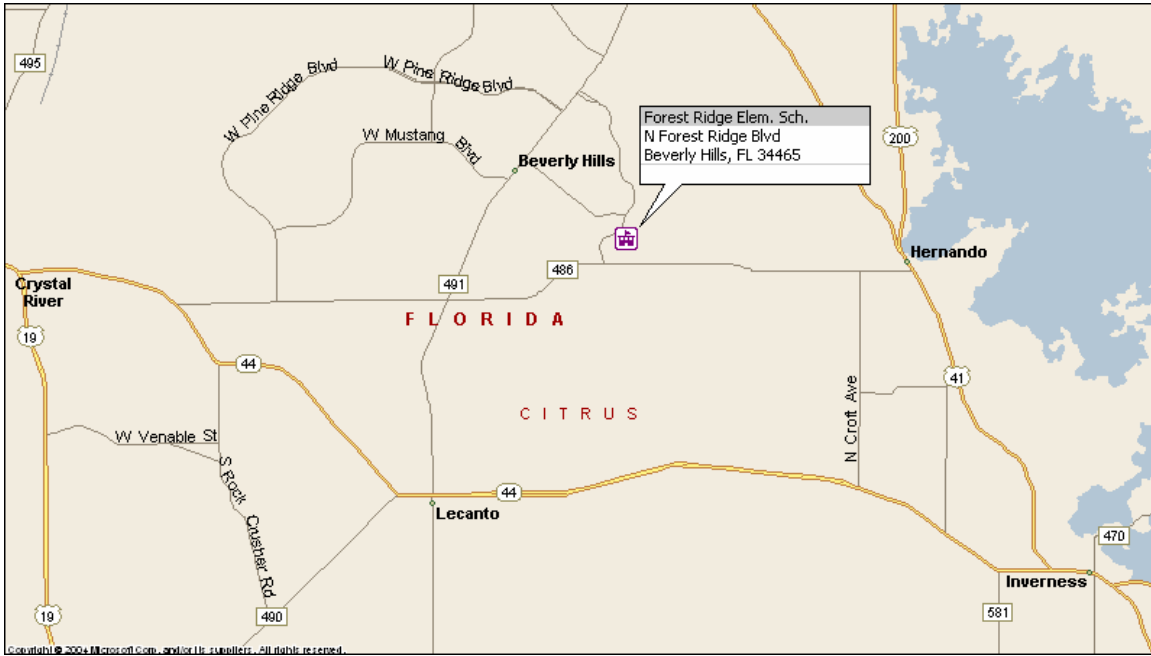

Directions:

From Inverness, US 41 North (Florida Ave.), left on CR 486 West (Norvell Bryant Hwy.) to N. Forest Ridge Dr. (signal), right turn, school down on right.

From Crystal River, Homosassa, Hwy. 44 East (Gulf to Lake Hwy.) to CR 491, left turn at signal, to CR 486 (Norvell Bryant Hwy.) right at signal, to N. Forest Ridge Dr., turn left at signal, school down on right.

Antenna coax located in room 124, enter through hall, first door on right as you enter from entry doors, or through front office, then to left. Coax located in ceiling almost middle of room.

Attachment 10
Forest Ridge Elementary School

Wide area

Detail

Attachment 10
Forest Ridge Elementary School