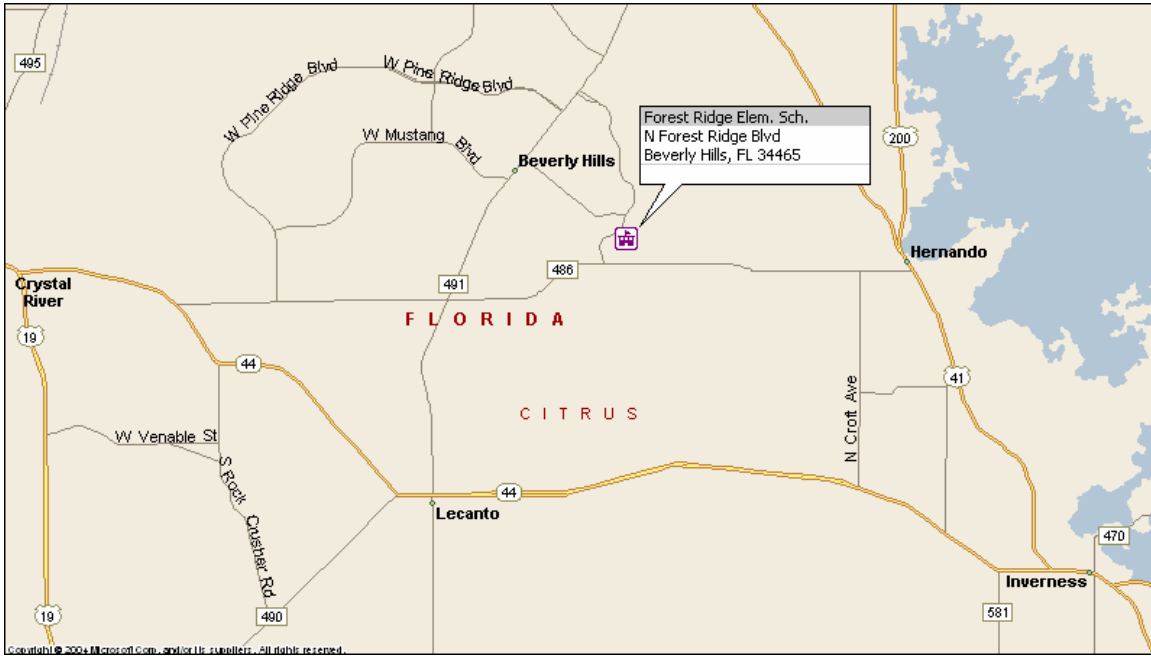

Directions:

From Inverness, US 41 North (Florida Ave.), left on CR 486 West (Norvell Bryant Hwy.) to N. Forest Ridge Dr. (signal), right turn, school down on right.

From Crystal River, Homosassa, Hwy. 44 East (Gulf to Lake Hwy.) to CR 491, left turn at signal, to CR 486 (Norvell Bryant Hwy.) right at signal, to N. Forest Ridge Dr., turn left at signal, school down on right.

Antenna coax located in room 124, enter through hall, first door on right as you enter from entry doors, or through front office, then to left. Coax located in ceiling almost middle of room.

Attachment 10  
Forest Ridge Elementary School

Wide area

Detail

Attachment 10  
Forest Ridge Elementary School