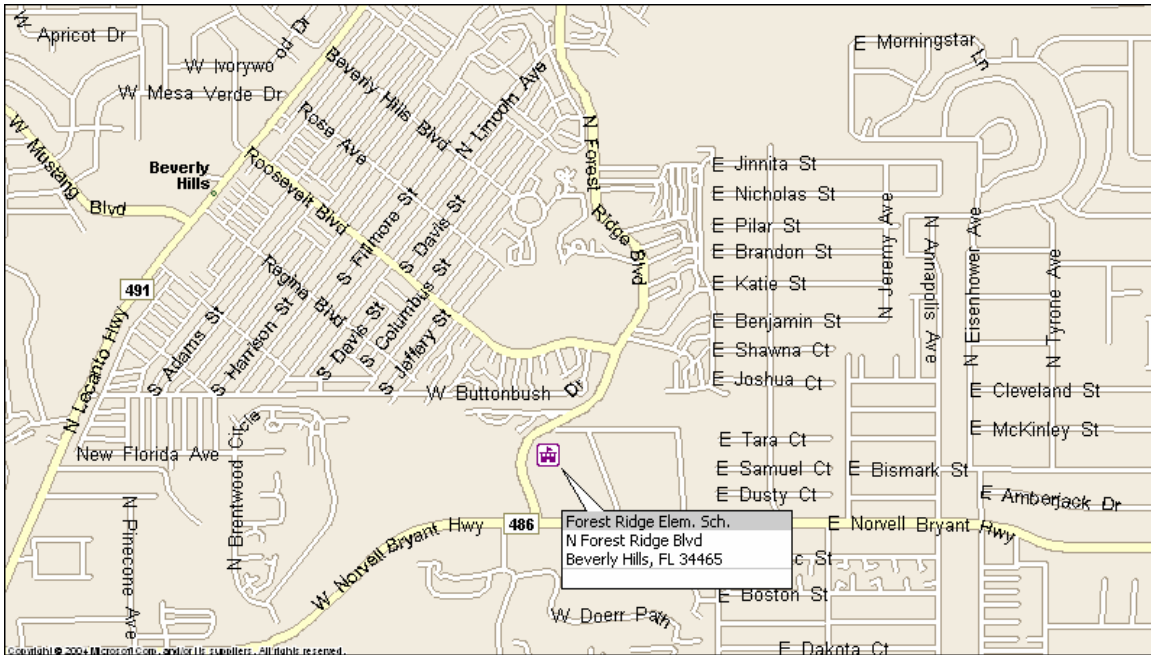

Attachment 10

FOREST RIDGE ELEMENTARY SCHOOL
Primary Shelter
Capacity 800

FOREST RIDGE ELEMENTARY SCHOOL
2927 N. Forest Ridge Dr.
Hernando, FL, 34442
Phone: 527-1808

Principal: Teretta Charles
Asst. Principal: Donnie Brown
Head Custodian: Scott Wagner

Directions:

From Inverness, US 41 North (Florida Ave.), left on CR 486 West (Norvell Bryant Hwy.) to N. Forest Ridge Dr. (signal), right turn, school down on right.

From Crystal River, Homosassa, Hwy. 44 East (Gulf to Lake Hwy.) to CR 491, left turn at signal, to CR 486 (Norvell Bryant Hwy.) right at signal, to N. Forest Ridge Dr., turn left at signal, school down on right.

Antenna coax located in room 124, enter through hall, first door on right as you enter from entry doors, or through front office, then to left. Coax located in ceiling almost middle of room.

Attachment 10
Forest Ridge Elementary School

Wide area

Detail

Attachment 10
Forest Ridge Elementary School