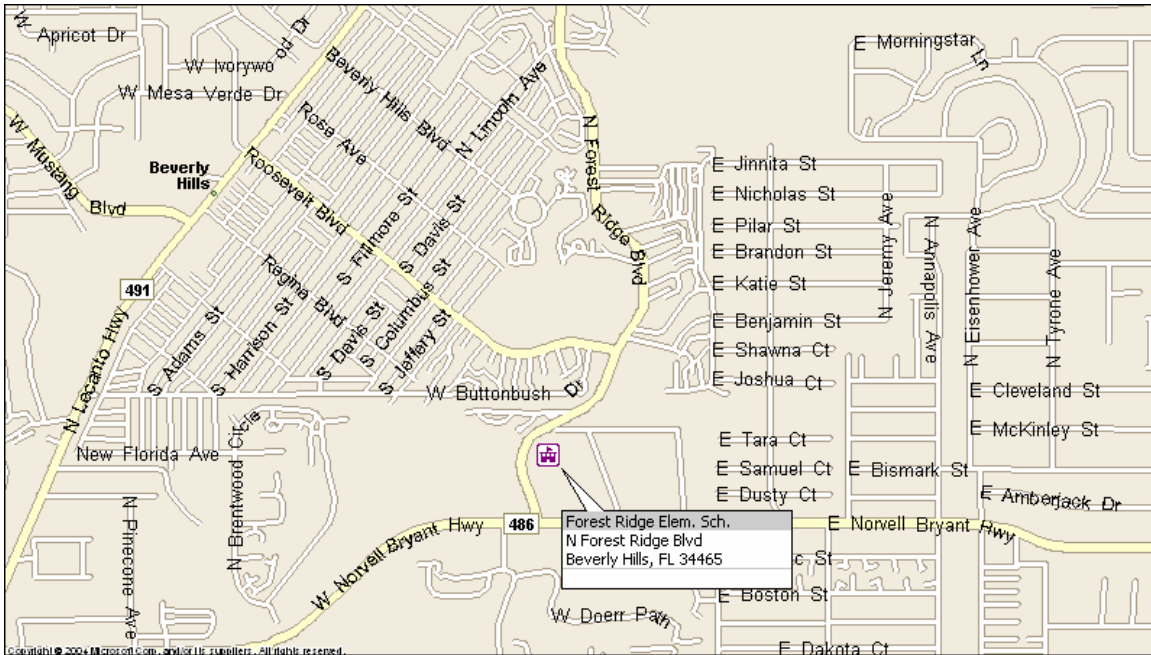

Attachment 10

FOREST RIDGE ELEMENTARY SCHOOL  
Primary Shelter  
Capacity 800

FOREST RIDGE ELEMENTARY SCHOOL  
2927 N. Forest Ridge Dr.  
Hernando, FL, 34442  
Phone: 527-1808

Principal: Teretta Charles  
Asst. Principal: Donnie Brown  
Head Custodian: Scott Wagner

Directions:

From Inverness, US 41 North (Florida Ave.), left on CR 486 West (Norvell Bryant Hwy.) to N. Forest Ridge Dr. (signal), right turn, school down on right.

From Crystal River, Homosassa, Hwy. 44 East (Gulf to Lake Hwy.) to CR 491, left turn at signal, to CR 486 (Norvell Bryant Hwy.) right at signal, to N. Forest Ridge Dr., turn left at signal, school down on right.

Antenna coax located in room 124, enter through hall, first door on right as you enter from entry doors, or through front office, then to left. Coax located in ceiling almost middle of room.

Attachment 10  
Forest Ridge Elementary School

Wide area

Detail

Attachment 10  
Forest Ridge Elementary School