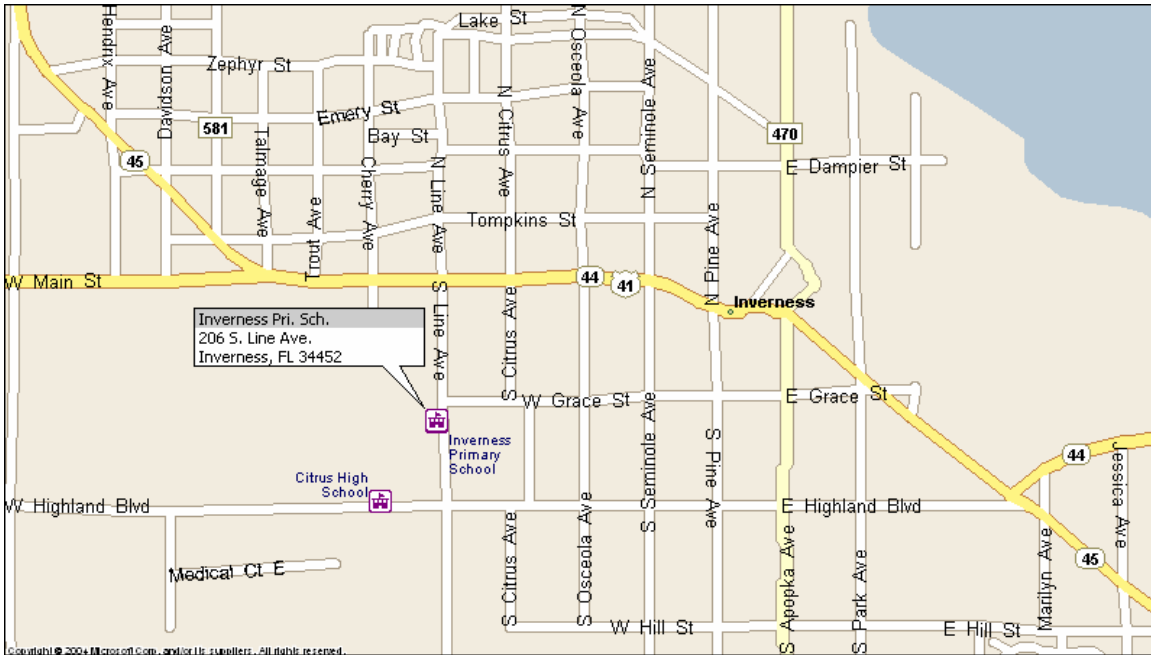

Directions:

From Inverness, Hwy. 44, (Main Street) to Line Ave., turn left, school on right across from Hospital.

From Crystal River, Homosassa, Hwy. 44 East (Gulf to Lake Hwy.), into Inverness, turn right at Line Ave., school on right across from Hospital.

Attachment 12 Inverness Primary School

Wide area

Detail

Attachment 12
Inverness Primary School