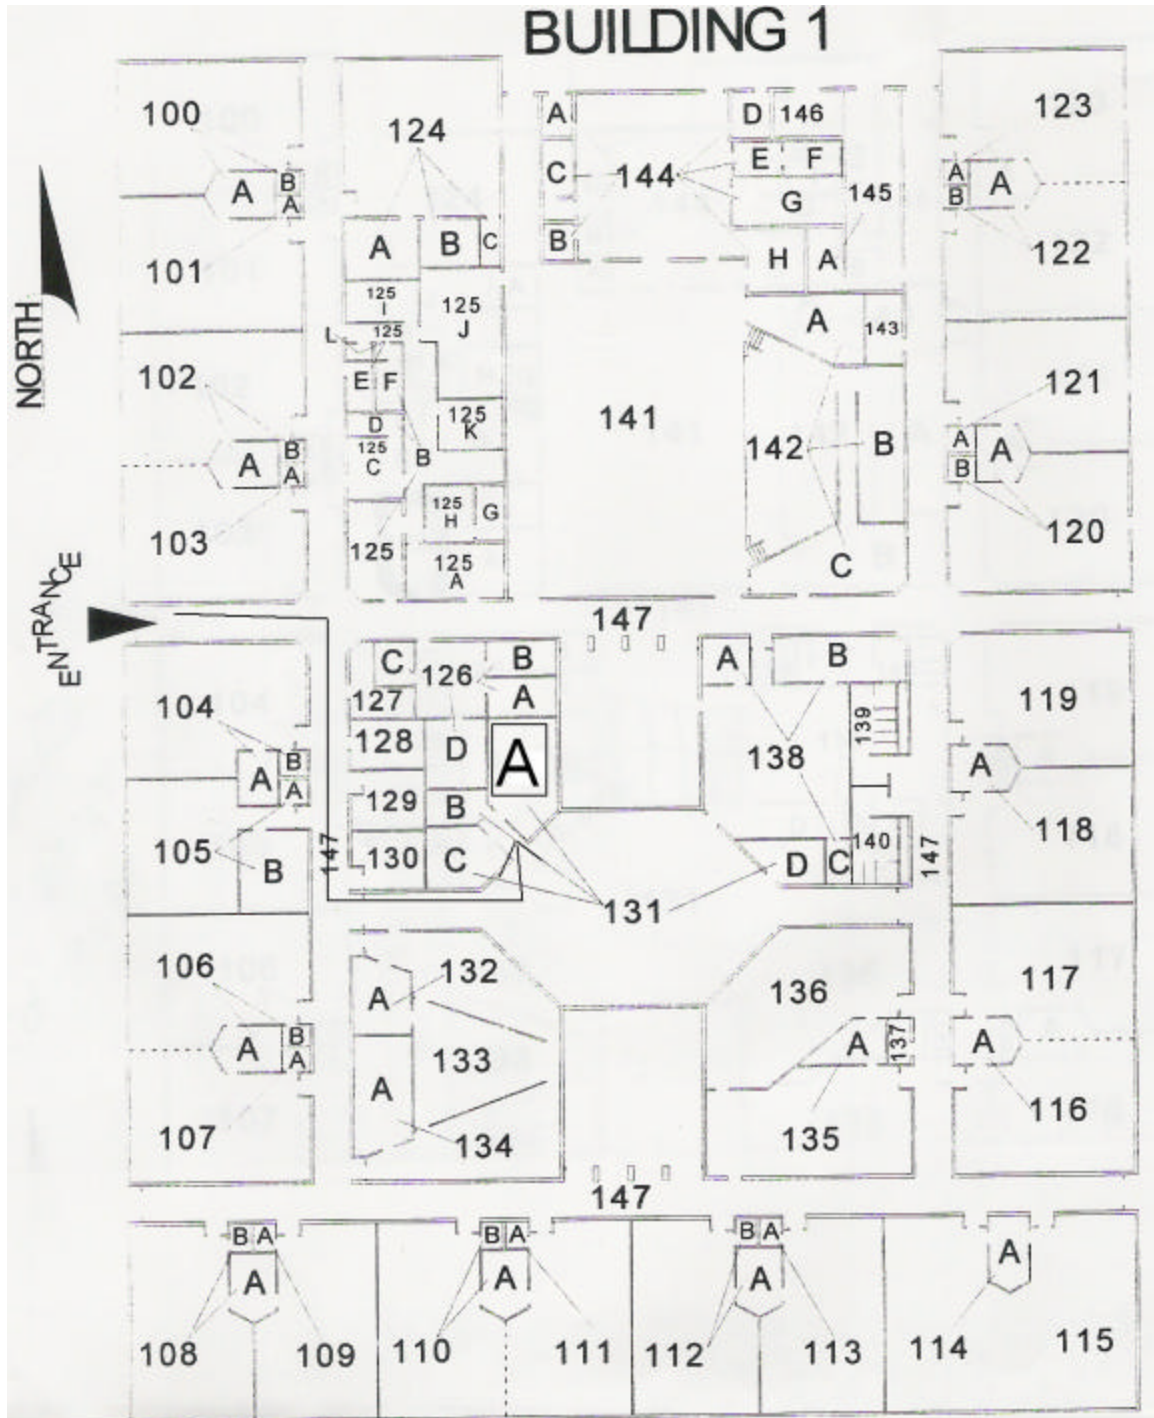

Radio room is Room 131-A. Enter main door, go right down first hall, left at next hall, room 131-A is on the left. Coax is above ceiling tile with orange dot.

Hernando Elementary School

Wide area

Detail

Attachment 13
Hernando Elementary School