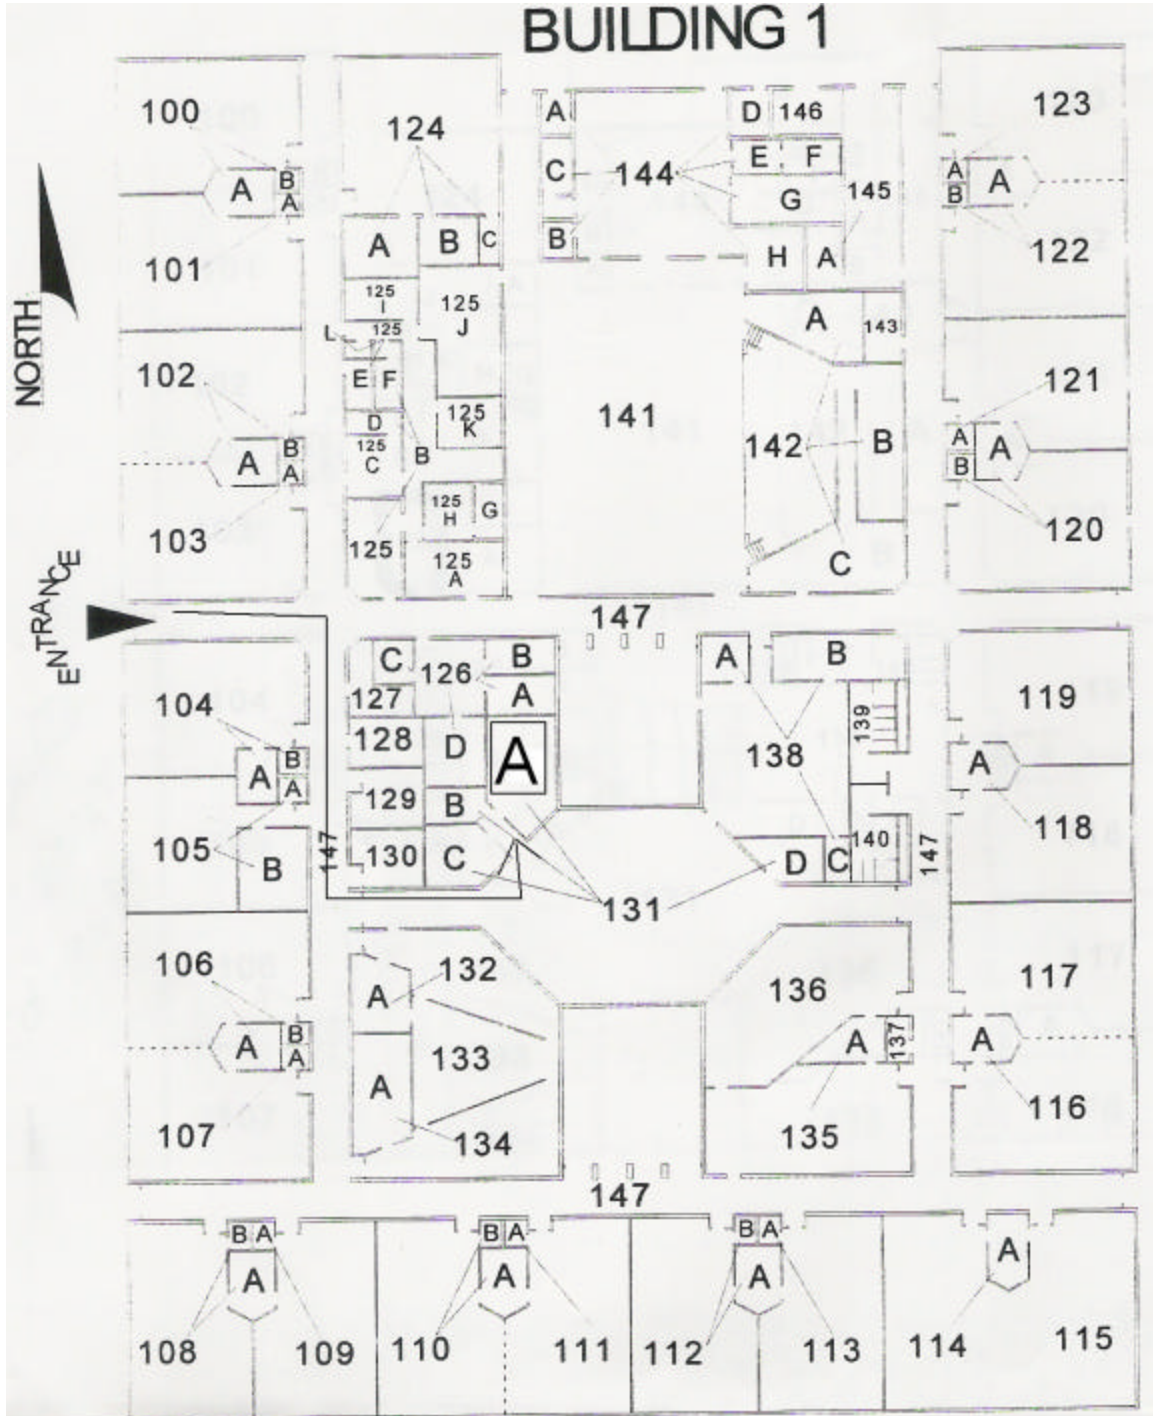

Attachment 13
Hernando Elementary School

FLORIDA INVENTORY OF SCHOOL HOUSES	FACILITY: HERNANDO ELEMENTARY SCHOOL 2355 N. CROFT AVENUE HERNANDO, FL 34442	SHEET NO. 2 of 3	SCALE 1" = 36'	REVISED BY
		DATE PREPARED: APRIL 18, 2000	DWN. BY: E FIGUEROA	TROY HAIR FEB. 07, 2000