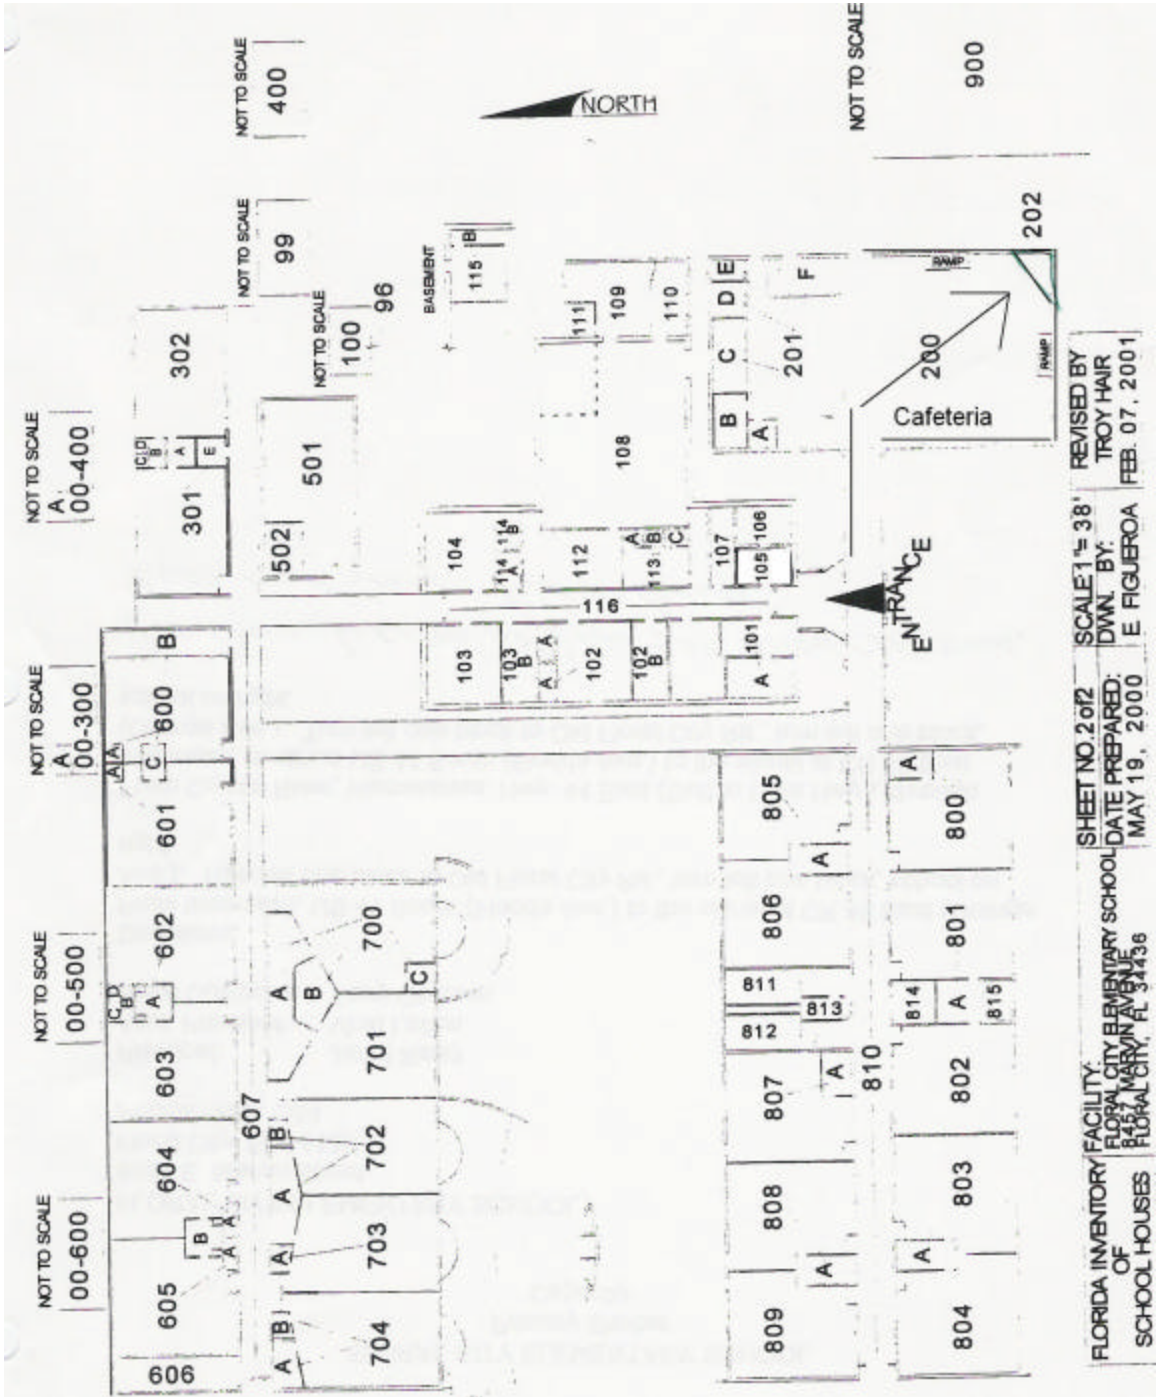

Radio room located in cafeteria, Room 202, in back corner of cafeteria. Coax above  
ceiling tile in corner look for orange dot.

Attachment 14  
Floral City Elementary School

Wide area

Detail

Attachment 14  
 Floral City Elementary School