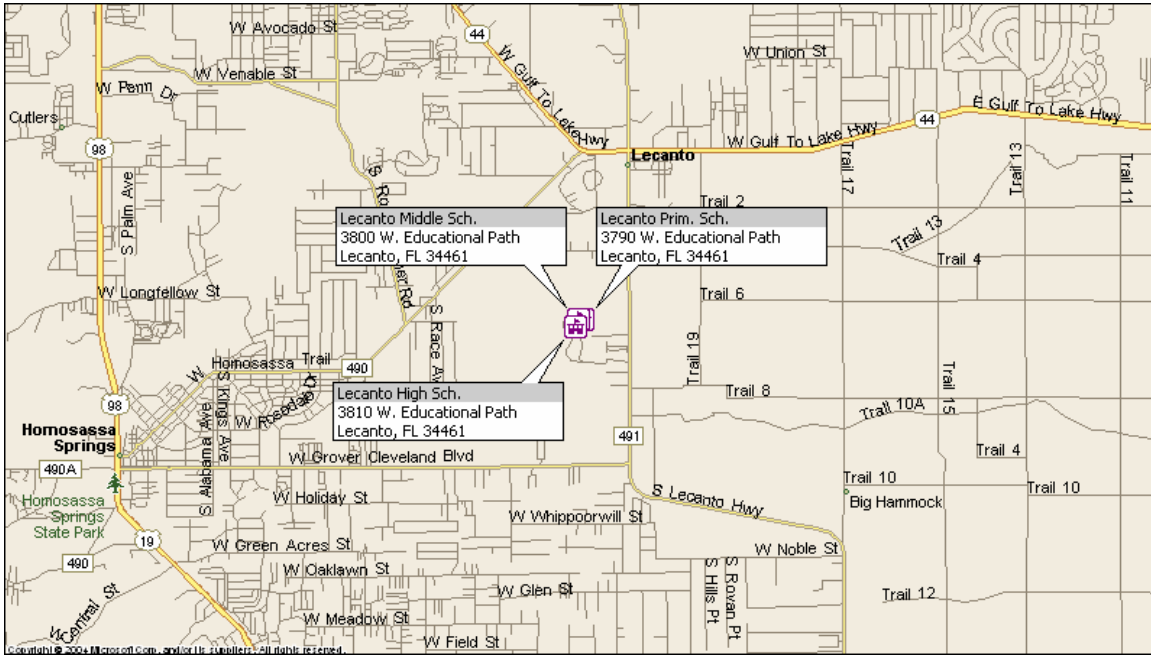

Directions:

From Inverness, Hwy. 44 West (Gulf to Lake Hwy.) to CR 491, turn left (south), continue to Educational Path, turn right, follow road around, to school complex on left.

From Crystal River, Homosassa, Hwy. 44 East (Gulf to Lake Hwy.), to CR 491, turn right, (south), continue to Educational Path, turn right, follow road around, to school complex, High School is on left.

Antenna drop for VHF radio is located in the auditorium; go through the main entrance doors, Room 165-I which is off to your left. Antenna coax is located in ceiling panels between door and right wall.

Attachment 3 Lecanto High School

Wide area

Detail

Attachment 3 Lecanto High School