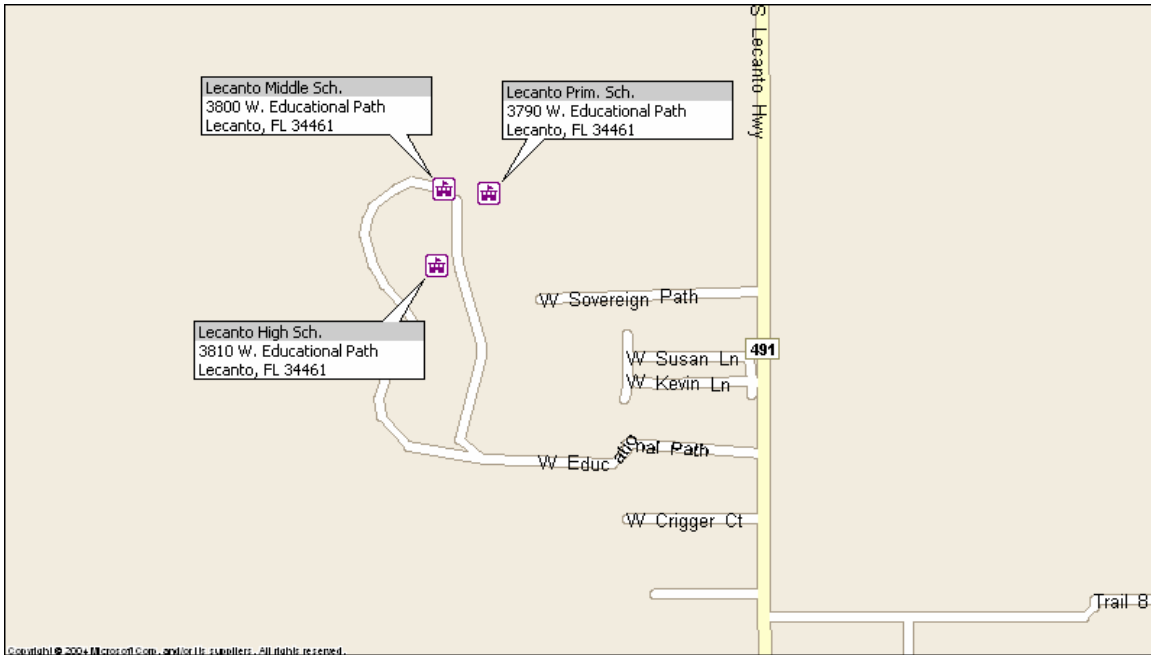

Directions:

From Inverness, Hwy. 44 West (Gulf to Lake Hwy.) to CR 491, turn left (south), continue to Educational Path, turn right, follow road around, to school complex on left.

From Crystal River, Homosassa, Hwy. 44 East (Gulf to Lake Hwy.), to CR 491, turn right, (south), continue to Educational Path, turn right, follow road around, to school complex, High School is on left.

Antenna drop for VHF radio is located in the auditorium; go through the main entrance doors, Room 165-I which is off to your left. Antenna coax is located in ceiling panels between door and right wall.

Attachment 3 Lecanto High School

Wide area

Detail

Attachment 3 Lecanto High School