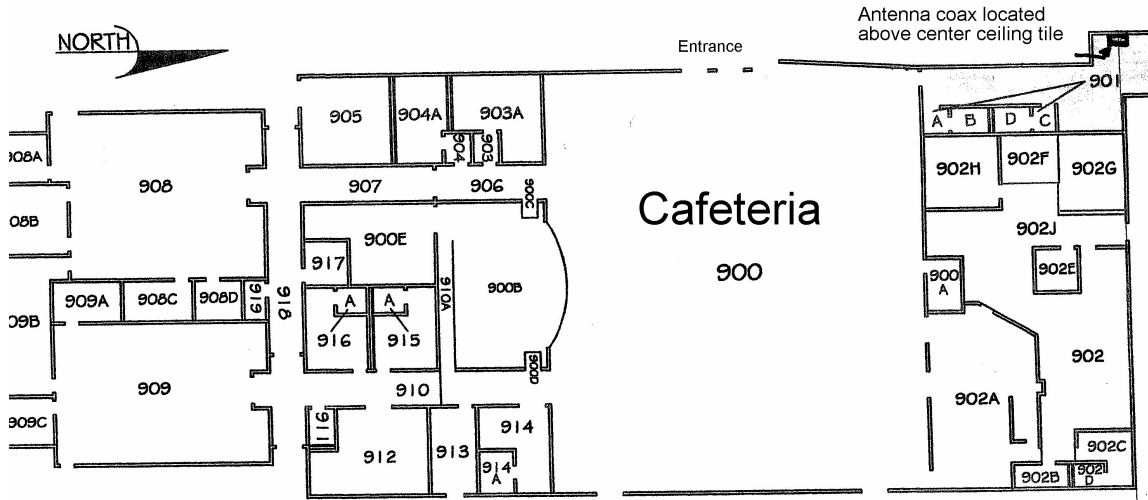

Antenna coax is located in Room 901 off of cafeteria area.

Attachment 6 Inverness Middle School

Wide area

Detail

Attachment 6
Inverness Middle School

From Hwy 41

FLORIDA INVENTORY OF CULTURAL RESOURCES	FACILITY: INVERNESS MIDDLE SCHOOL 1950 US 41 N. INVERNESS, FL 33950	DRAWN IN 1994 BY: SCHENKEL SHULTS ARCHITECTS	SHEET NO. 7 OF 7 SCALE: 1"=20'	DATE PREPARED: MARCH 2, 2000	CHANGES BY: E. FIGUEROA
---	---	--	--------------------------------	------------------------------	-------------------------