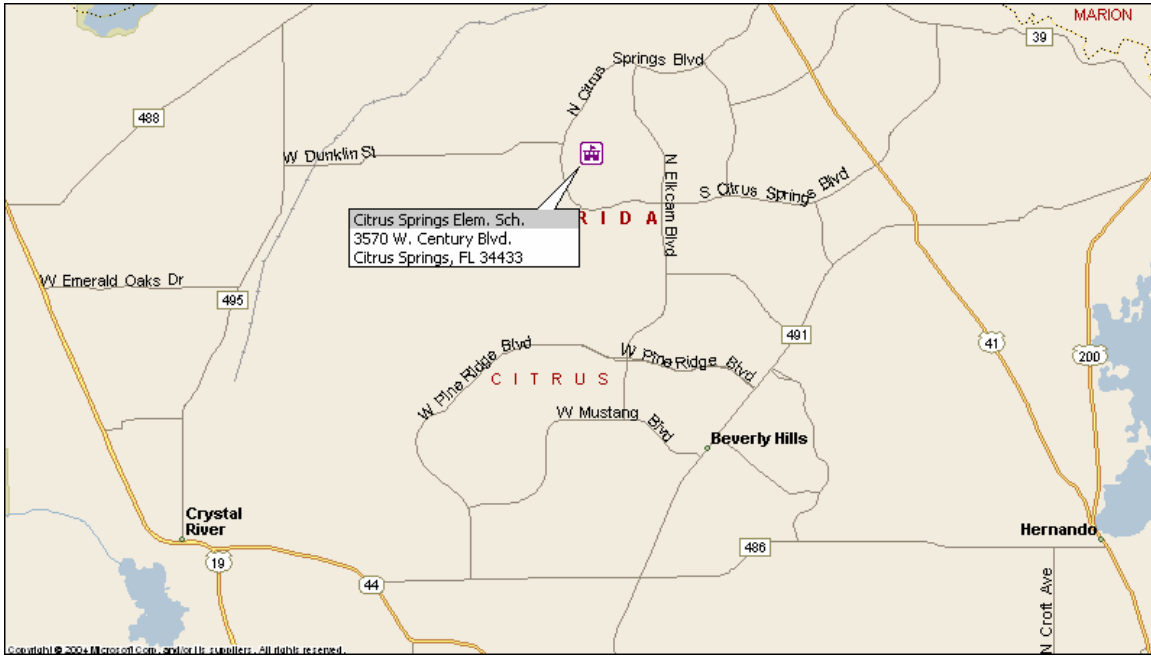

Attachment 7 Citrus Springs Elementary School

Wide area