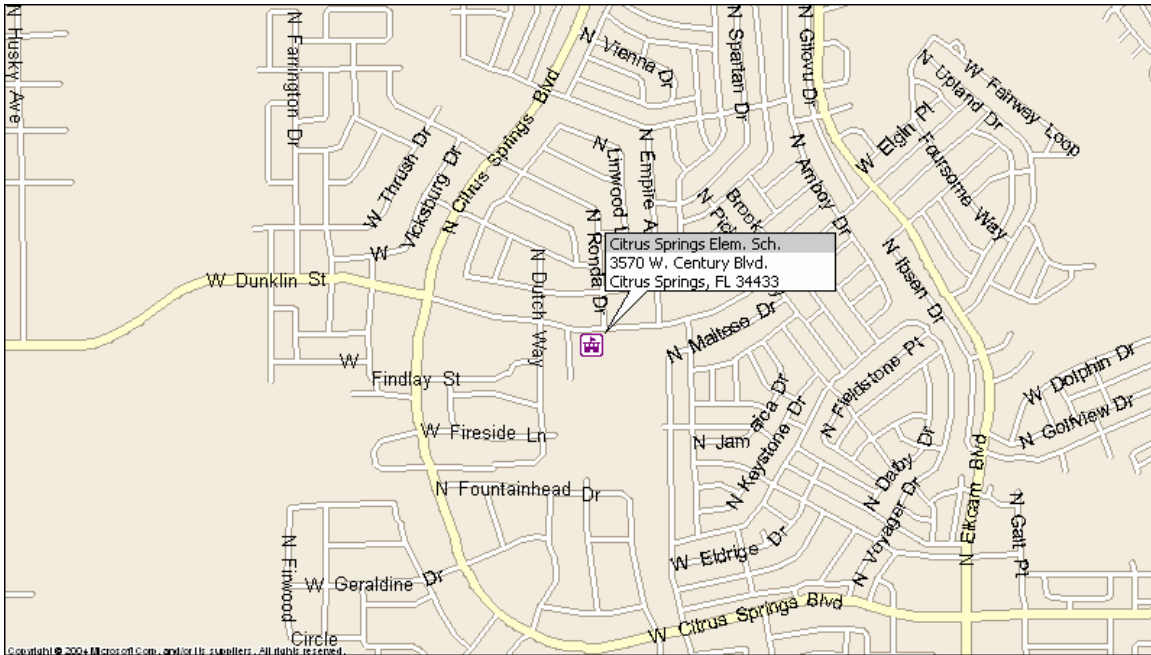

Directions:

From Inverness, US 41 North (Florida Ave.) turn left on Citrus Springs Blvd. about one mile north of four way stop in Holder. Follow the road around to Elkcam, turn right. North to W. Century Blvd, turn left, school down on left.

From Crystal River/Homosassa, Hwy 44 East (Gulf to Lake Hwy) left on CR 486 (Norvell Bryant Hwy.), left on Pine Ridge Blvd, left on Elkcam Blvd., left on W, Century Blvd, turn left, school down on left.

Coax located in room 103 above ceiling panel in corner of room by entry door and bathroom door.

Attachment 7 Citrus Springs Elementary School

Wide area

Detail

Attachment 7
Citrus Springs Elementary School