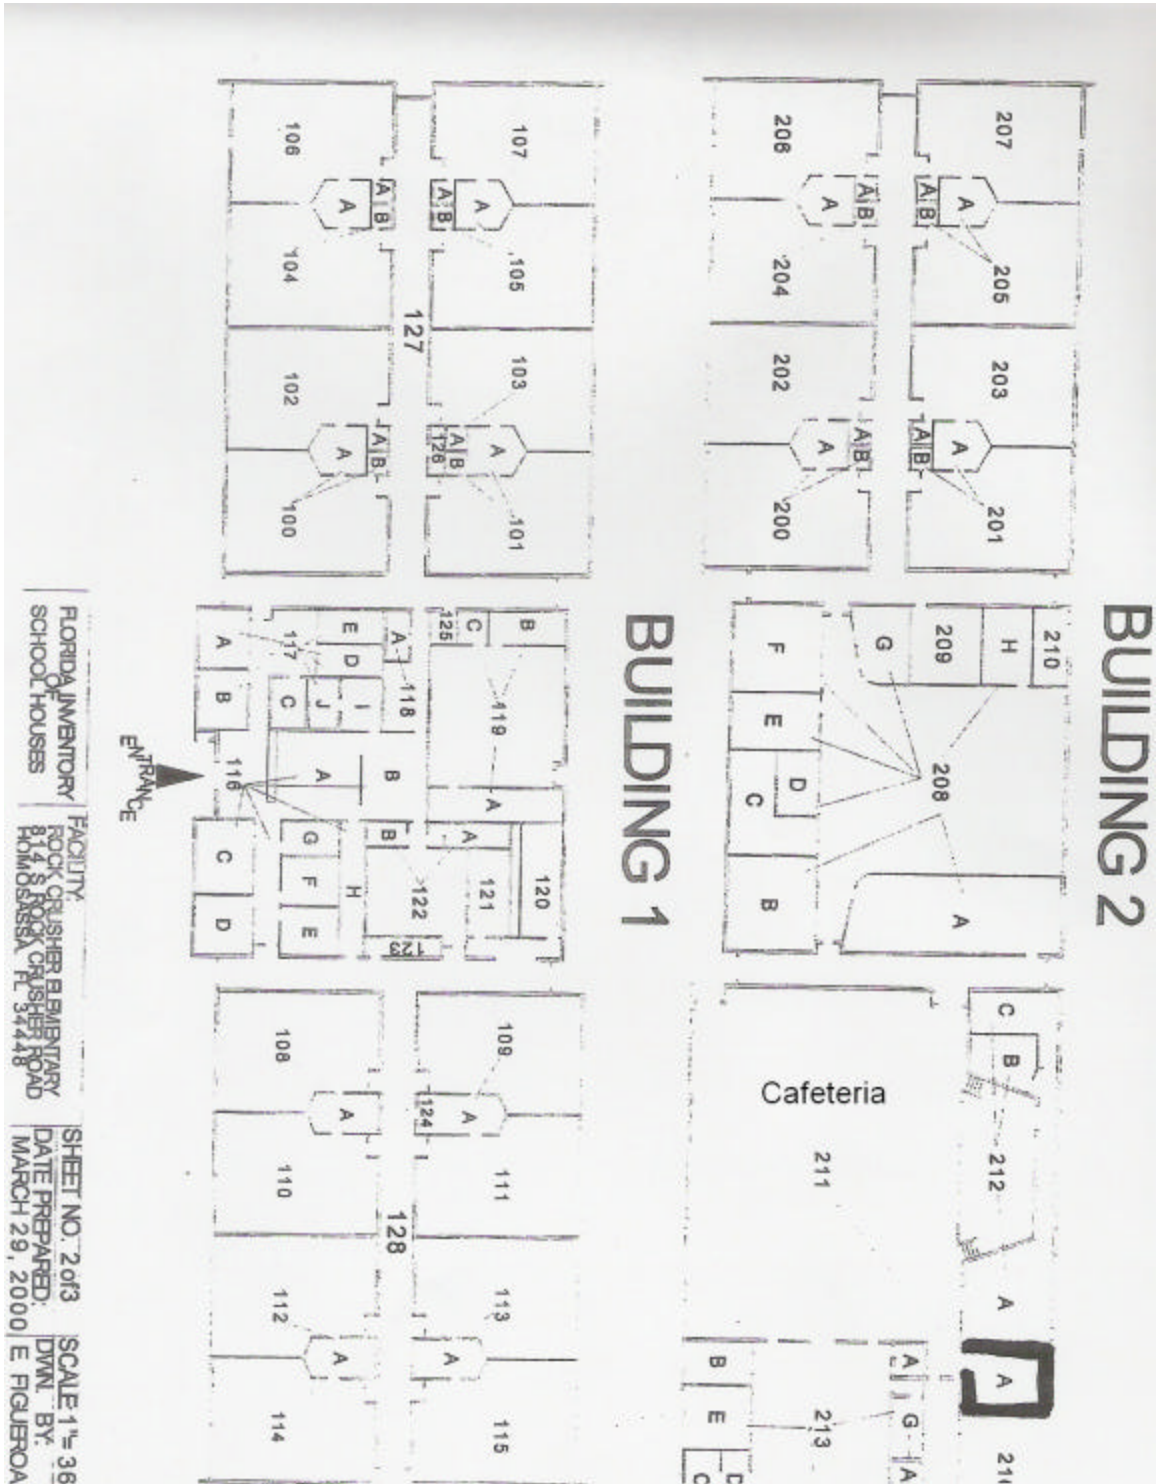

Attachment 9
Rock Crusher Elementary School

FLORIDA INVENTORY OF SCHOOL HOUSES
FACILITY: ROCK CRUSHER ELEMENTARY SCHOOL
814 S. ROCK CRUSHER ROAD
ROCK CRUSHER, FL 34448

SHEET NO. 2 of 3
DATE PREPARED: MARCH 29, 2000
SCALE: 1" = 36'
DRAWN BY: E FIGUEROA